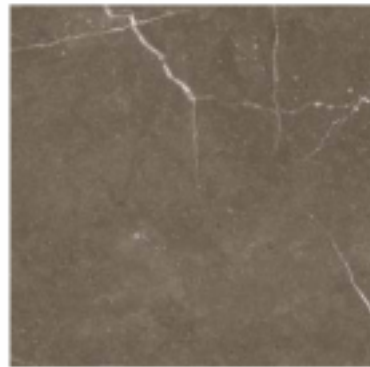

Peliso Brown