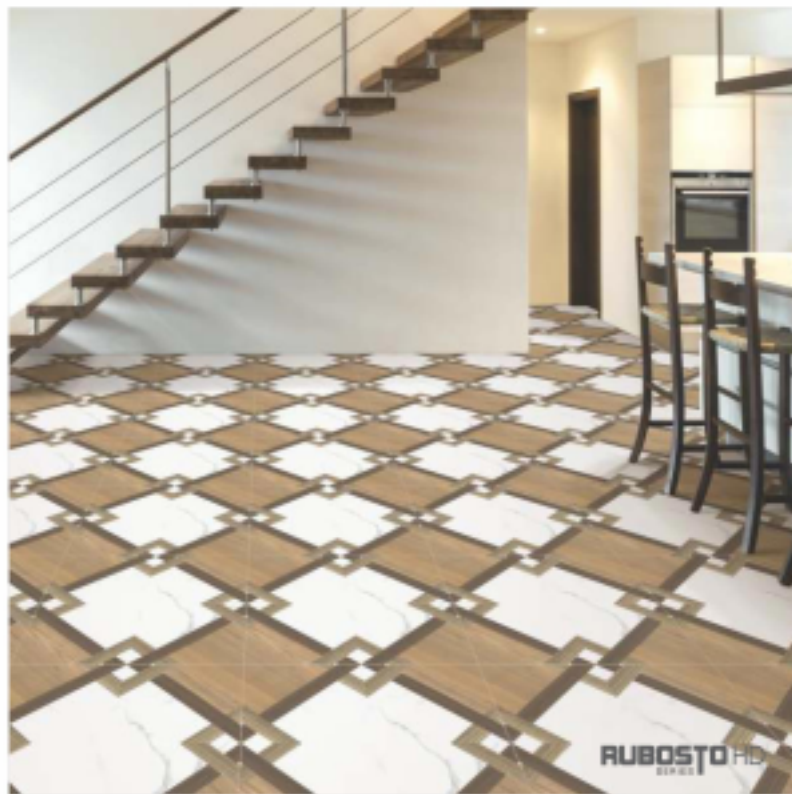

RUBOSTO HD
SERIES

* Geometric tessellation 4.5 cm