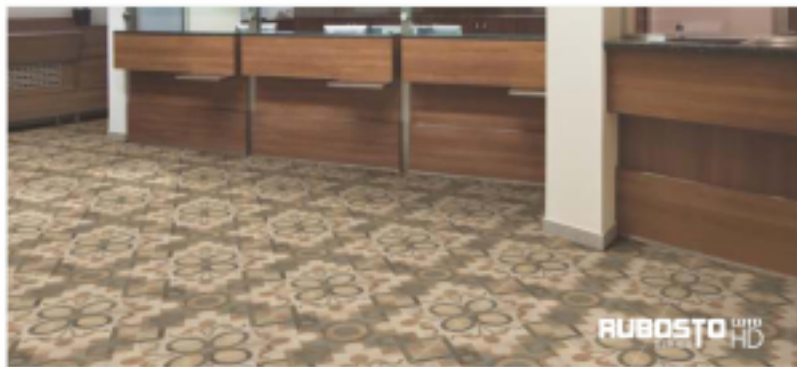

* Geometric Variation C14 *