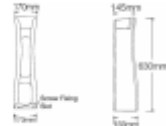

Pedestal

Cascade NXT

Standard

New

CS251
(155 x 255 x 610mm)
Available Colours: White, Neutral,
Warm, Beige

Counter Top Basin (Self-Rimming)

Mini Oval

Flair

Counter Top Basin (Self-Rimming)

Leech N

Cascade NXT

Aquarius

Havana N

Maestro

Geneva N

Below Counter Basin