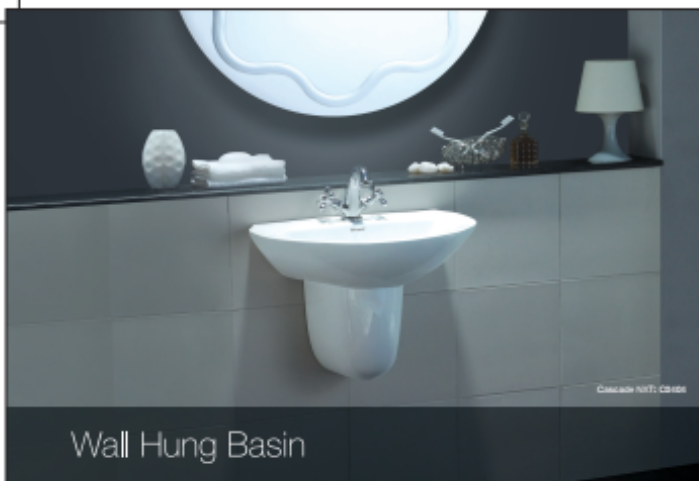

Wall Hung Basin

Cascade 1077: C1000

Wall Hung Basin