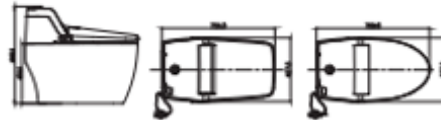

Electronic Toilets-Features

- **Cleaning function**
  The temperature and pressure/intensity of the water can be adjusted by each user.

- **Drying function**
  An adjustable temperature air flow dries the seat zones after the cleaning.

- **Seat and Cover**
  Soft and firm descent and closure of the toilet cover and adjustable temperature seat.

- **Maximum Hygiene**
  The nozzle is extended automatically, the nozzle cleans itself with water.

- **Remote control**
  Toilet inclusive remote control for greater comfort and convenience.

- **Antibacterial**
  Seat and cover treated with antibacterial substance that prevents bacteria build up.

- **Oscillating cleaning**
  A specific function that enlarges the cleaning zone thanks to the back-and-forth movement of the nozzle.

- **Energy saving**
  The function sets the standby mode when the toilet is not in use in order to save energy.

- **Flushing Cleaning**
  A specific function for cleaning by means of intermittent jets of water.

Electronic Toilet - Luxury

Electronic Toilet - Luxury
With Plus (HydrobidetLine)
Comfort