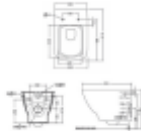

Wall Hung

Zeist

Close Cover
(50x63/5x102)
Close Soft Plus Set Close Seat Cover

Back to Wall Floor Mounted

Must Order: