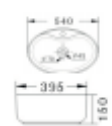

Bowl Basin

Orissa Orissa